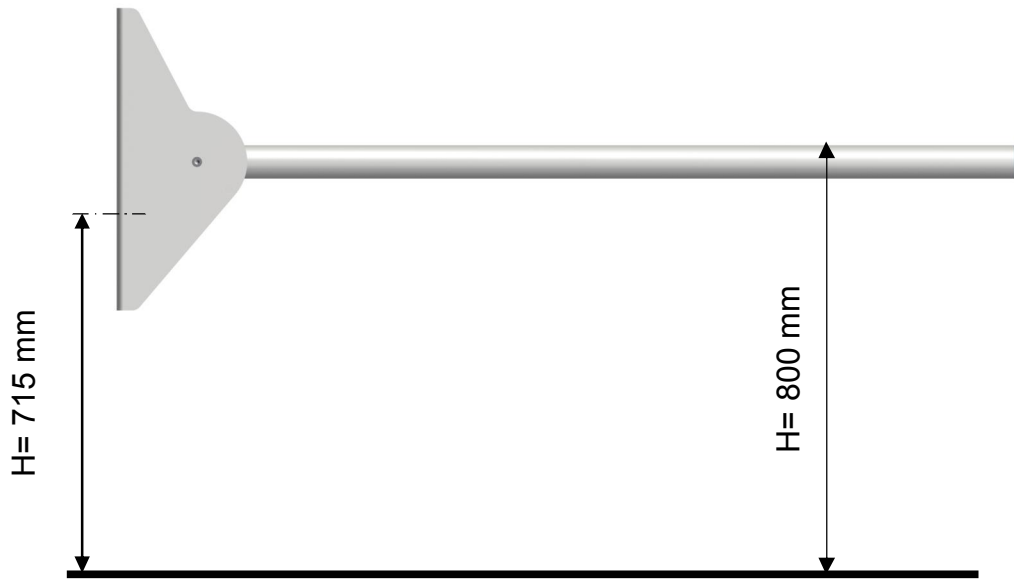

# Loire-straight 40-40110-9

Montageanvisning

Mounting instruction

Montageanleitung