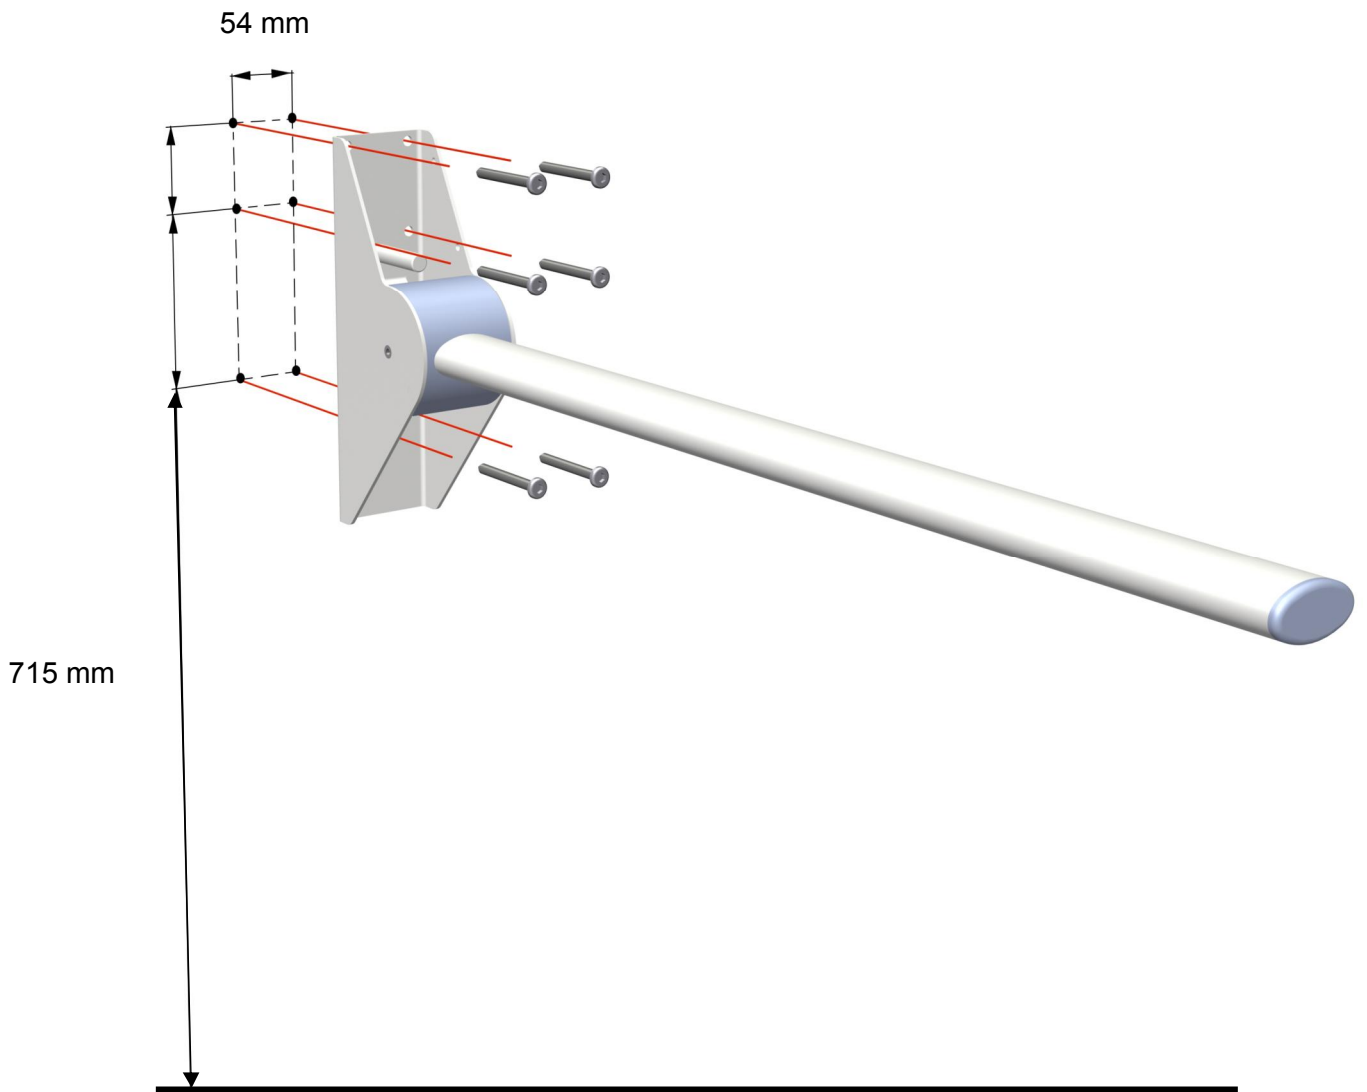

# Loire-straight 40-40110-9

Montageanvisning

Mounting instruction

Montageanleitung